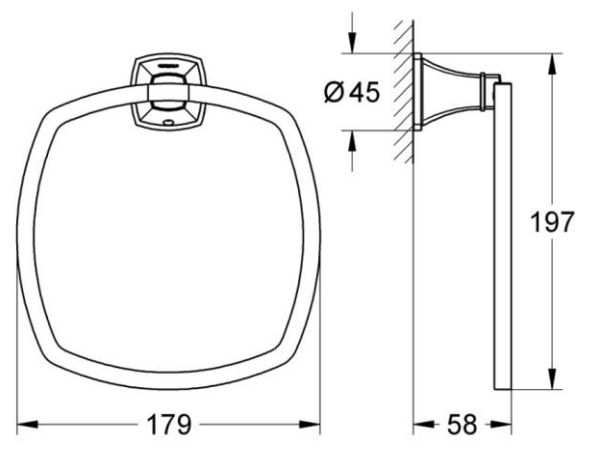

PROJECT		REF		REV	ITEM CODE	
LOCATION		DATE			PAGE	

SANITARY WARE SPECIFICATION SHEET

Item Descriptions	GROHE (Germany) "Grandera" Wall-mounted towel ring with chrome plated & gold colour	Illustration/ Drawing
Dimensions	L179 x W58 x H197 mm	 
Model	40630IG0	
Finish / Material	Chrome Plated & Gold / Metal	
Country of origin	Germany	
Manufacturer	GROHE Limited	
Supplier	Acme Sanitary Ware Co. Ltd Mr. Eric Wong/ Mr. Don Yuen	
Contact Tel/Fax	(852) 2388-7171 / (852) 2710-8012	
E-mail	acme@acmesanitary.com.hk	
Website	www.acmesanitary.com.hk	

**"Grandera"
Towel ring**

- Ø 205 mm
- material: metal
- concealed fastening
- **GROHE StarLight** chrome finish

- Colour options:**
- 000 | StarLight Chrome
 - 000 | StarLight Chrome
 - DC0 | SuperSteel
 - DA0 | Warm Sunset
 - A00 | Hard Graphite
 - AL0 | Brushed Hard Graphite
 - IG0 | Chrome/Gold
 - GL0 | Cool Sunrise
 - GN0 | Brushed Cool Sunrise
 - DL0 | Brushed Warm Sunset
 - BE0 | Polished Nickel
 - EN0 | Brushed Nickel